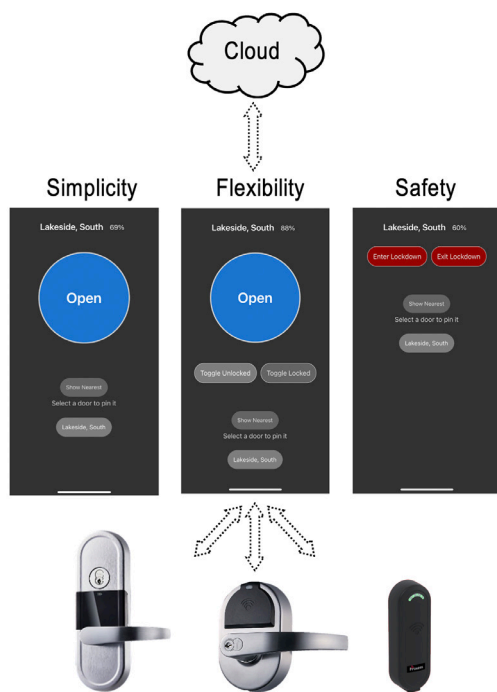

Proxess mobile keys provide an innovative user experience, automatically finding and displaying the authorized door with the strongest signal, allowing just a single tap to open any door in the system, no matter how large the deployment. Further, the PMK's Battery-Respect mode keeps your phone fresh, unlike the operation of other security apps that deplete the phone's battery and require touching a reader with your hand.

Including a checkbox for timed offline operation, the PMK accommodates usage in buildings with poor geographic or interior Cloud or WiFi connections.

The PMKs include all the options of our physical credentials, including Toggle, First-in, Pass-through and Lockdown. The PMK user experience is again enhanced, as this can all be accomplished on-approach rather than beginning the entry request process after you arrive at the door. Further, a lost phone is much more likely to be noticed and reported than a "misplaced" card, securing a vulnerability of traditional card-based systems.

Uniquely, the PMK concurrently delivers greater convenience, improved security and reduced cost.

Configuration options, by each User, include pinning a favorite or most used door to the "open" position on the screen and displaying the full, scrollable list of accessible doors.

The PMK is more like a wallet than a single key, as a single phone can include a virtually unlimited number of different systems that it can access, perfect for multiple site, system and customer operations.