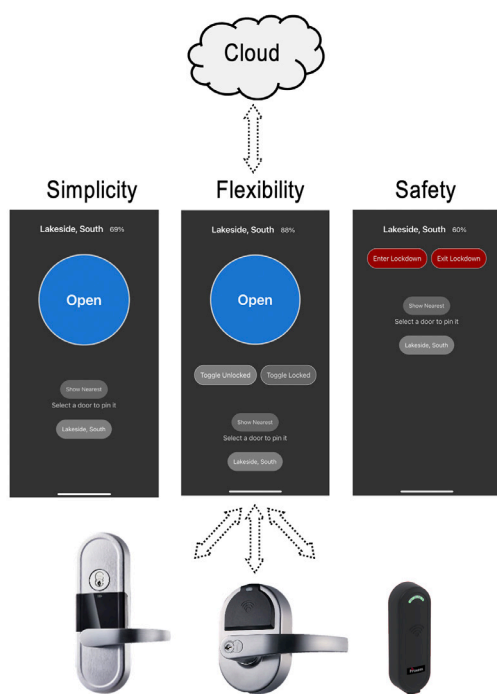

Including a checkbox for timed offline operation, the PMK accommodates usage in buildings with poor geographic or interior Cloud or WiFi connections.

The PMKs include all the options of our physical credentials, including Toggle, First-in, Pass-through and Lockdown. The PMK user experience is again enhanced, as this can all be accomplished on-approach rather than beginning the entry request process after you arrive at the door. Further, a lost phone is much more likely to be noticed and reported than a "misplaced" card, securing a vulnerability of traditional card-based systems.

Uniquely, the PMK concurrently delivers greater convenience, improved security and reduced cost.

Configuration options, by each User, include pinning a favorite or most used door to the "open" position on the screen and displaying the full, scrollable list of accessible doors.

The PMK is more like a wallet than a single credential, as a single phone can include a virtually unlimited number of different systems that it can access, perfect for multiple site, system and customer operations.