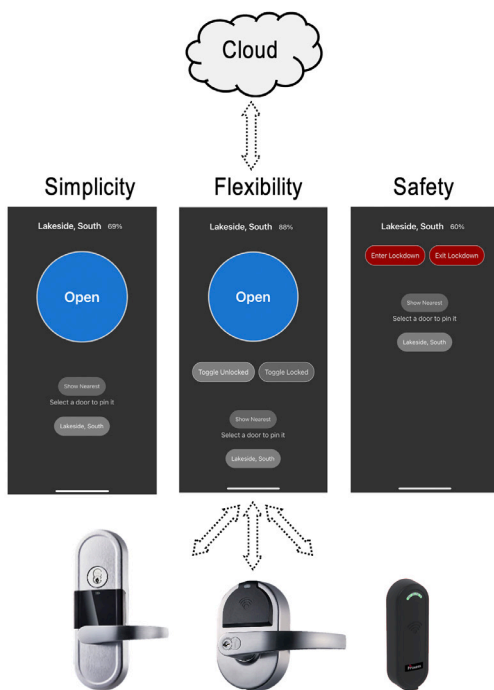

Including a checkbox for timed offline operation, the PMC accommodates usage in buildings with poor geographic or interior Cloud or WiFi connections.

The PMCs include all the options of our physical credentials, including Toggle, First-in, Pass-through and Lockdown. The PMC user experience is again enhanced, as this can all be accomplished on-approach rather than beginning the entry request process after you arrive at the door. Further, a lost phone is much more likely to be noticed and reported than a “misplaced” card, securing a vulnerability of traditional card-based systems.

Uniquely, the PMC concurrently delivers greater convenience, improved security and reduced cost.

Configuration options, by each User, include pinning a favorite or most used door to the “open” position on the screen and displaying the full, scrollable list of accessible doors.

The PMC is more like a wallet than a single credential, as a single phone can include a virtually unlimited number of different systems that it can access, perfect for multiple site, system and customer operations.