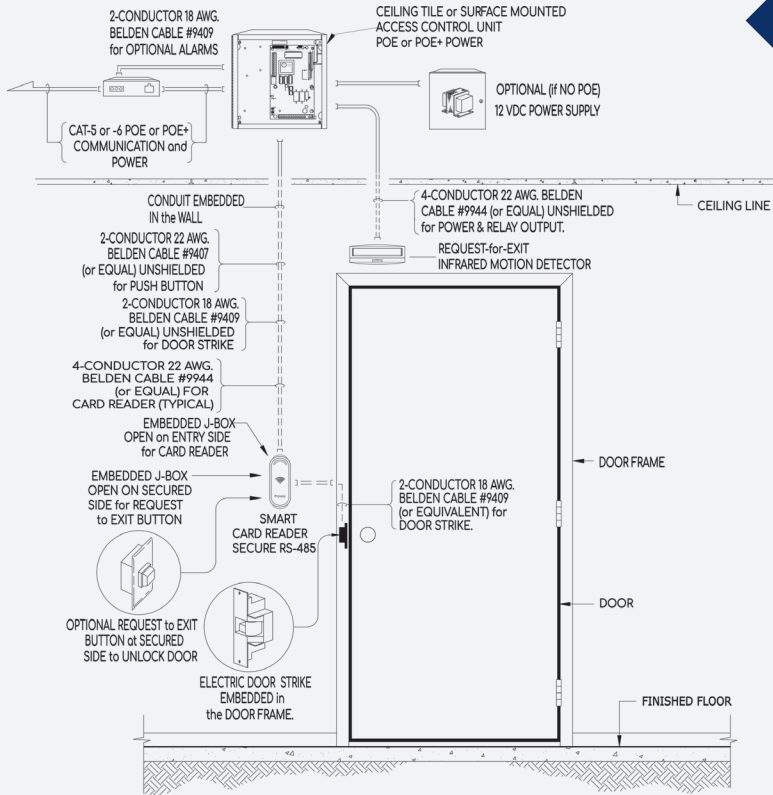

Doors [VIEW ALL](#)

Proxess Technical University

690 Demo Littleton	0%	
THCC 2nd FL 212	0%	
THCC Storage Rm 113	0%	

Users [VIEW ALL](#)

Adam G. Mobile Access

# ELECTRONIC ACCESS CONTROL

VS