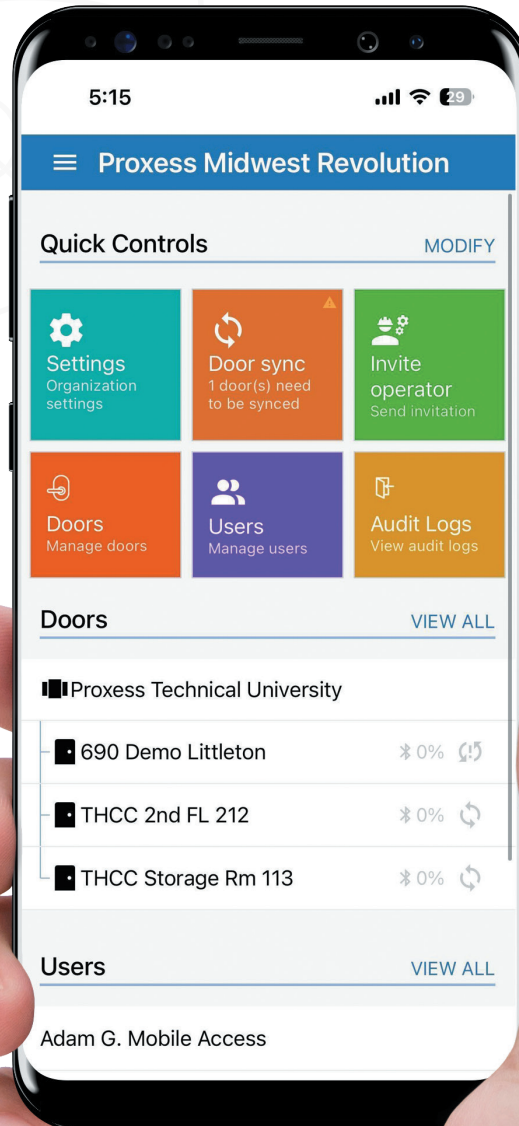

5:15

Proxess Midwest Revolution

Quick Controls [MODIFY](#)

Settings Organization settings	Door sync 1 door(s) need to be synced	Invite operator Send invitation
Doors Manage doors	Users Manage users	Audit Logs View audit logs

Doors [VIEW ALL](#)

Proxess Technical University

690 Demo Littleton	0%	
THCC 2nd FL 212	0%	
THCC Storage Rm 113	0%	

Users [VIEW ALL](#)

Adam G. Mobile Access