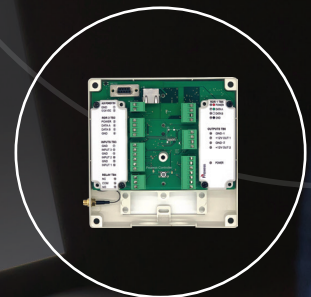

# SMART ACCESS SYSTEM

Panic Trim

Cylindrical Lockset

Mortise Lockset

Refresh Reader

Controller/  
Other Doors

Management  
App

Bridge/Gateway