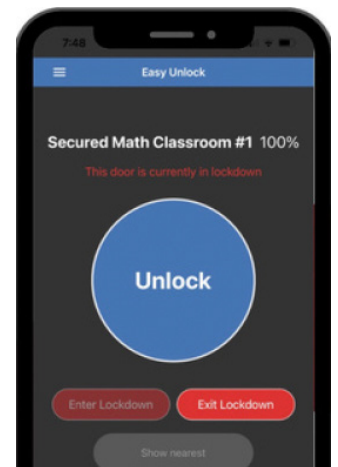

FLEXIBLE | INTUITIVE | SIMPLE

When asked “Why Proxess?”, Hansen highlighted the flexibility, ease of use from a management perspective, user simplicity and the Proxess system’s cost-effectiveness. For example, one HSD maintenance staff member was able to install 40+ locks over a couple day period while still accomplishing his other job duties during the day. “With Proxess there is now a very small chance we will have to rekey ever again since we have eliminated the need for most of the HSD staff to carry brass keys,” Hansen shared.