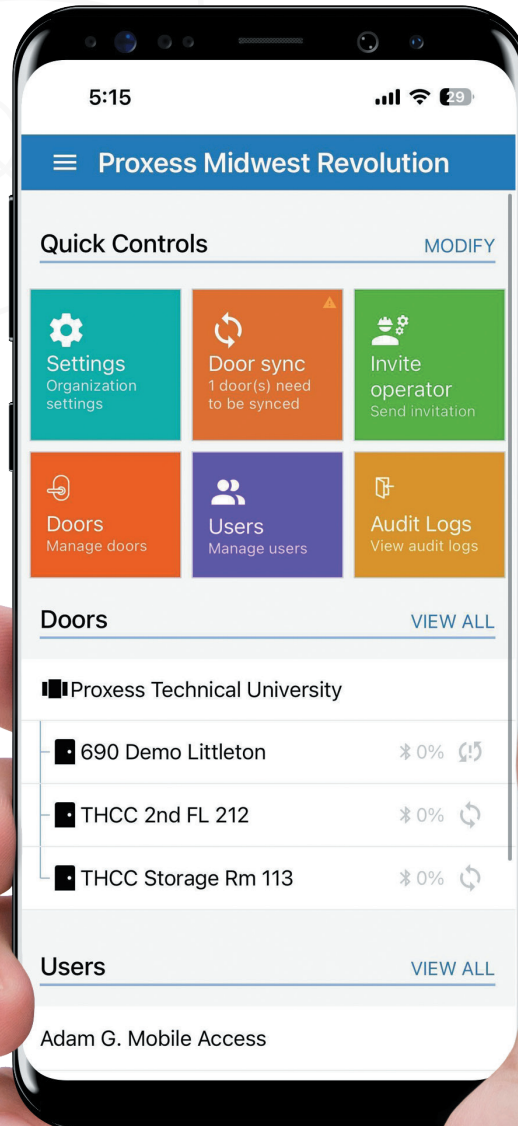

SHARED FEATURES

Hardware: Grade 1 hardware, 6 or 7-Pin pick-resistant IC core, restricted keyway; visual/audio indicators, lever clutch force over-ride protection; one SKU for all functions

Indoor/Outdoor Rated

Supports Mobile and Standard Credentials

Unlimited Credentials

Remote Credential Programming

Powered by: Four AA batteries; External 12 VDC 200mA option

Installation: Cylindrical installs in standard door prep, no extra holes

Credential Technology: Bluetooth 5™ or DESFire EV2

System Security: Six layers of security/encryption

System Connectivity: RFID & BLE mobile keys, Network-on-Card audit transfer, no-tour card enrollment, BLE bridges and real-time wired

Time Schedules and Holidays

Lock Audits: Onboard & Network-on-Card, Network-on-Phone

Monitored Emergency Key Over-ride

Lockdown: Local at door, vicinity/phone, global: BLE bridges or wired

Custom e-mail Notifications

Database Partitioning/Landlord Tenant

Innovative Control Panel: POE, POE+, WiFi, BLE, Secure RS485

SMART LOCK SYSTEM

Locksets & Emergency Exits

Physical & Mobile Keys