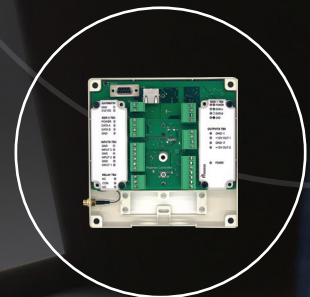

# SMART ACCESS SYSTEM

Panic Trim

Cylindrical Lockset

Mortise Lockset

Refresh Reader

Controller/  
Other Doors

Management  
App

Bridge/Gateway